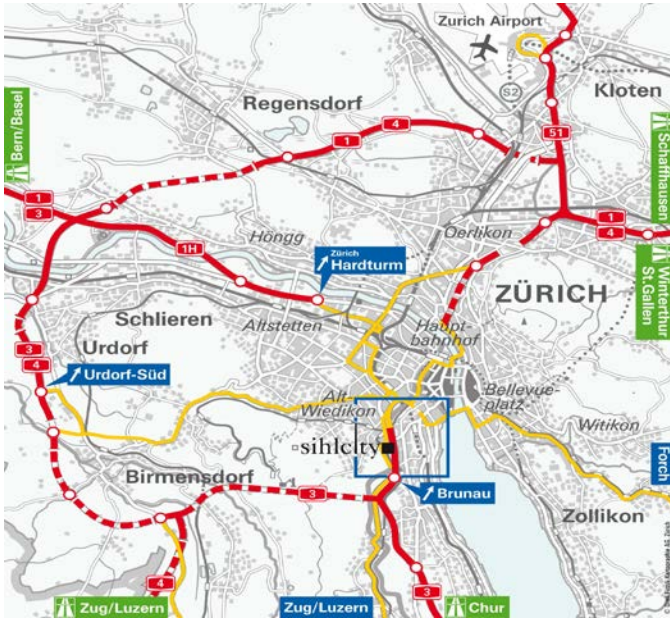

## How to find us

A

### By car

Take exit Zurich-Brunau, then follow the signs to Sihlcity.

### GPS

Enter the address Giesshübelstrasse 15, CH-8045 Zurich, then follow the signs to Sihlcity.

### By public transportation

Take either Tram No. 5 or 13 to the tram stop "Sihlcity Nord"  
Take Bus No. 33 to bus stop „Sihlcity Nord“  
Take Bus No. 89 to bus stop „Sihlcity“  
Take Sihltalbahn S4 to the train station „Saalsporthalle“