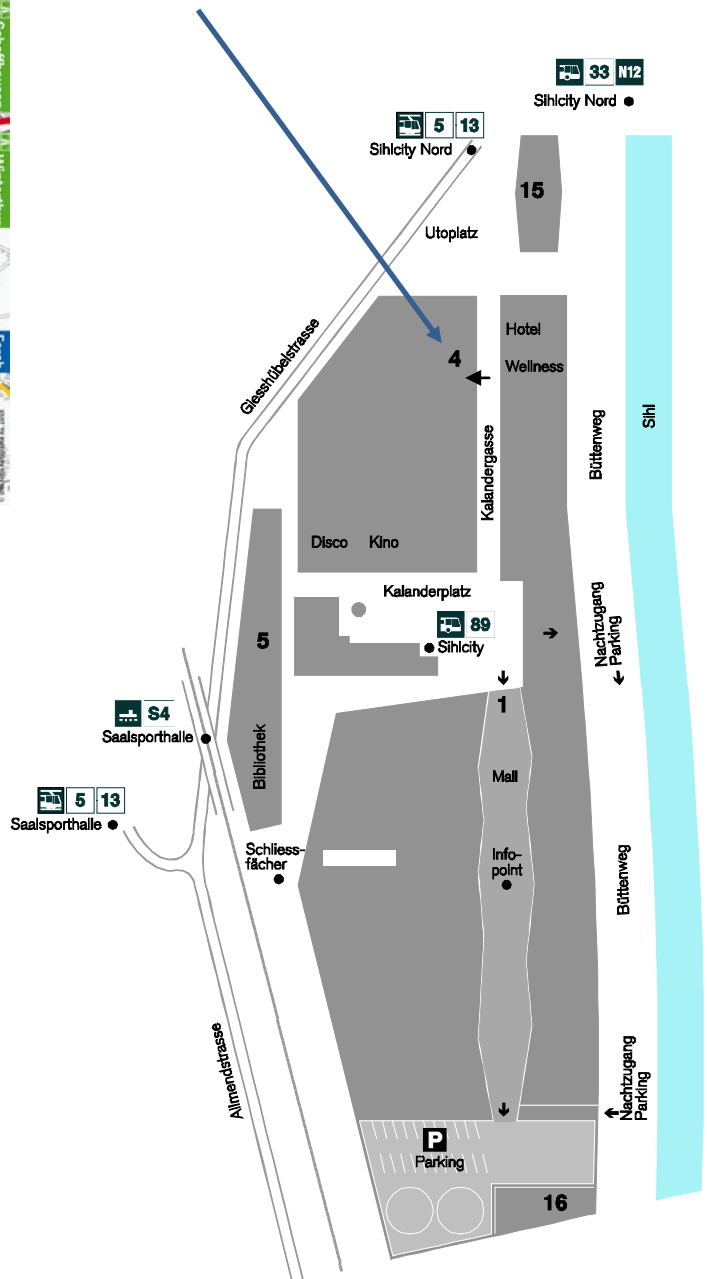

### By car

Take exit Zurich-Brunau, then follow the signs to Sihlcity.

### GPS

Enter the address Giesshübelstrasse 15, CH-8045 Zurich, then follow the signs to Sihlcity.

### By public transportation

Take either Tram No. 5 or 13 to the tram stop "Sihlcity Nord"  
Take Bus No. 33 to bus stop „Sihlcity Nord“  
Take Bus No. 89 to bus stop „Sihlcity“  
Take Sihltalbahn S4 to the train station „Saalsporthalle“